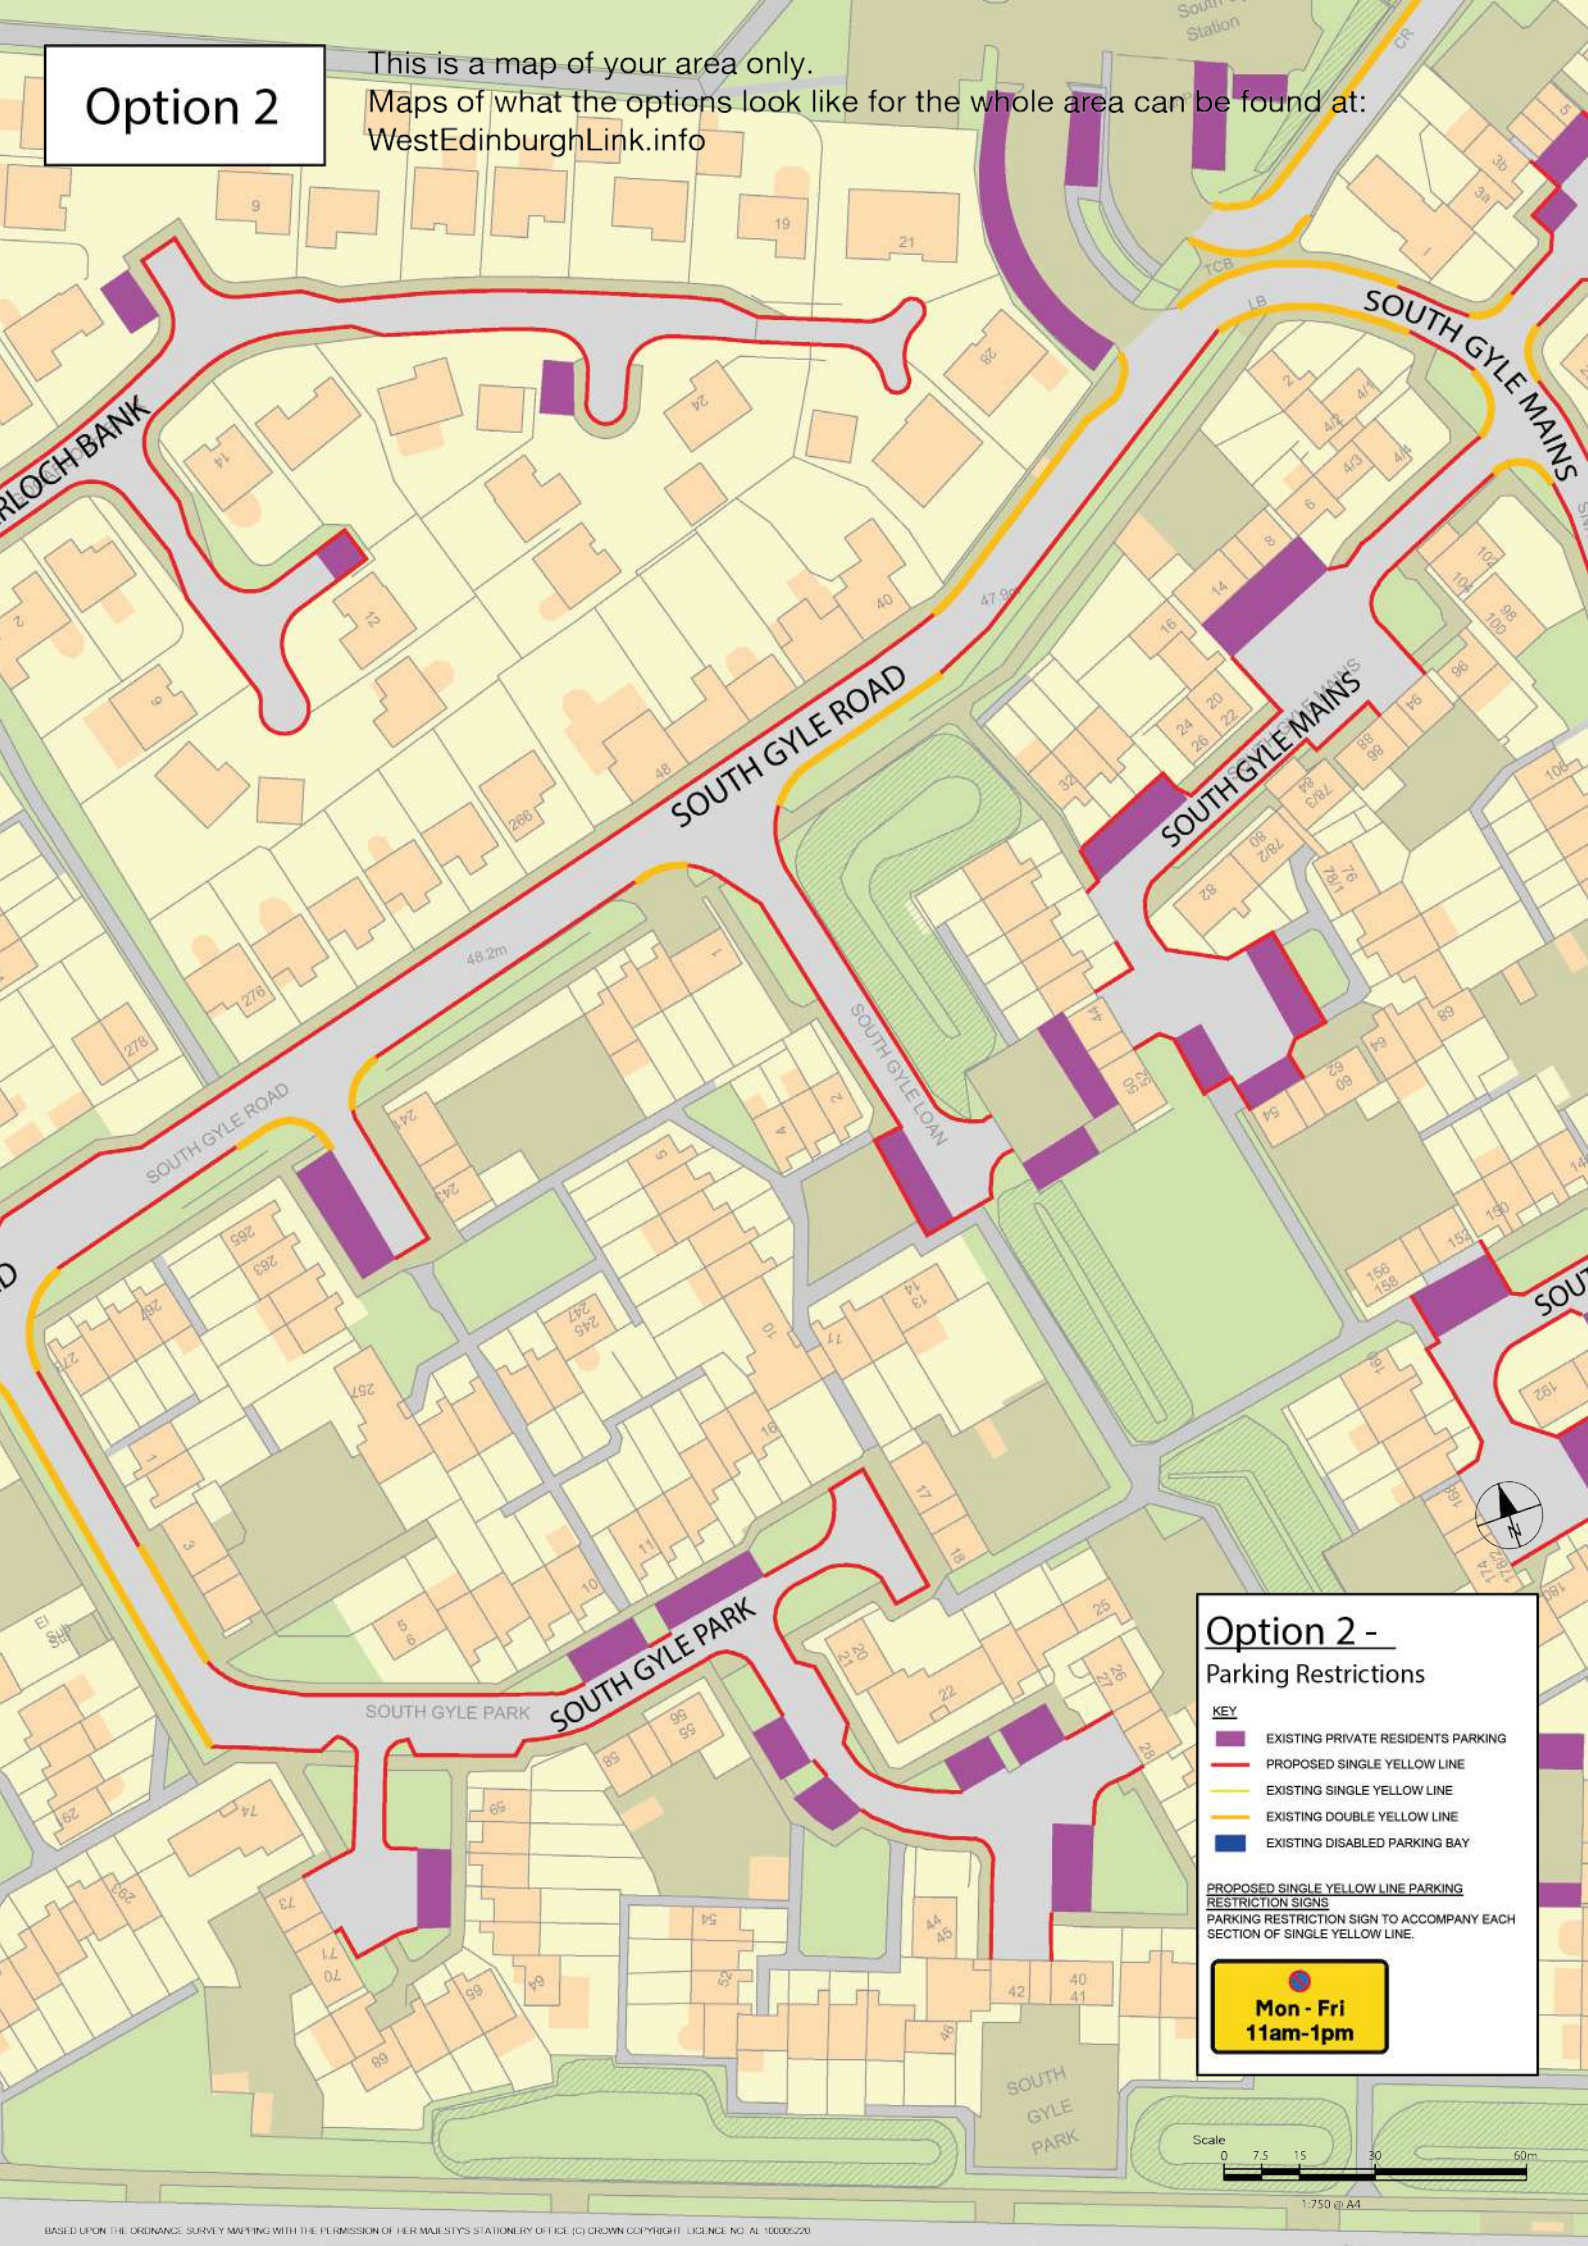

Option 1

This is a map of your area only.

Maps of what the options look like for the whole area can be found at:
WestEdinburghLink.info

Option 1

Restricted Parking Zone

KEY

- PROPOSED RESIDENTS PRIORITY PARKING
- EXISTING PRIVATE RESIDENTS PARKING
- EXISTING SINGLE YELLOW LINE
- PROPOSED DOUBLE YELLOW LINE
- EXISTING DISABLED PARKING BAY

PROPOSED PARKING ZONE RESTRICTION SIGNS
ZONE START AND END SIGNS TO BE POSITIONED TO INFORM MOTORISTS OF PARKING RESTRICTIONS WITHIN THE RESIDENTIAL AREA

**Permit holders
parking only
past this point
Mon - Fri
11am-1pm**

Scale 0 7.5 15 30 60m

1:750 @ A4

Option 2

This is a map of your area only.

Maps of what the options look like for the whole area can be found at:
WestEdinburghLink.info

Option 2 - Parking Restrictions

- KEY**
- EXISTING PRIVATE RESIDENTS PARKING
 - PROPOSED SINGLE YELLOW LINE
 - EXISTING SINGLE YELLOW LINE
 - EXISTING DOUBLE YELLOW LINE
 - EXISTING DISABLED PARKING BAY

PROPOSED SINGLE YELLOW LINE PARKING RESTRICTION SIGNS
PARKING RESTRICTION SIGN TO ACCOMPANY EACH SECTION OF SINGLE YELLOW LINE.