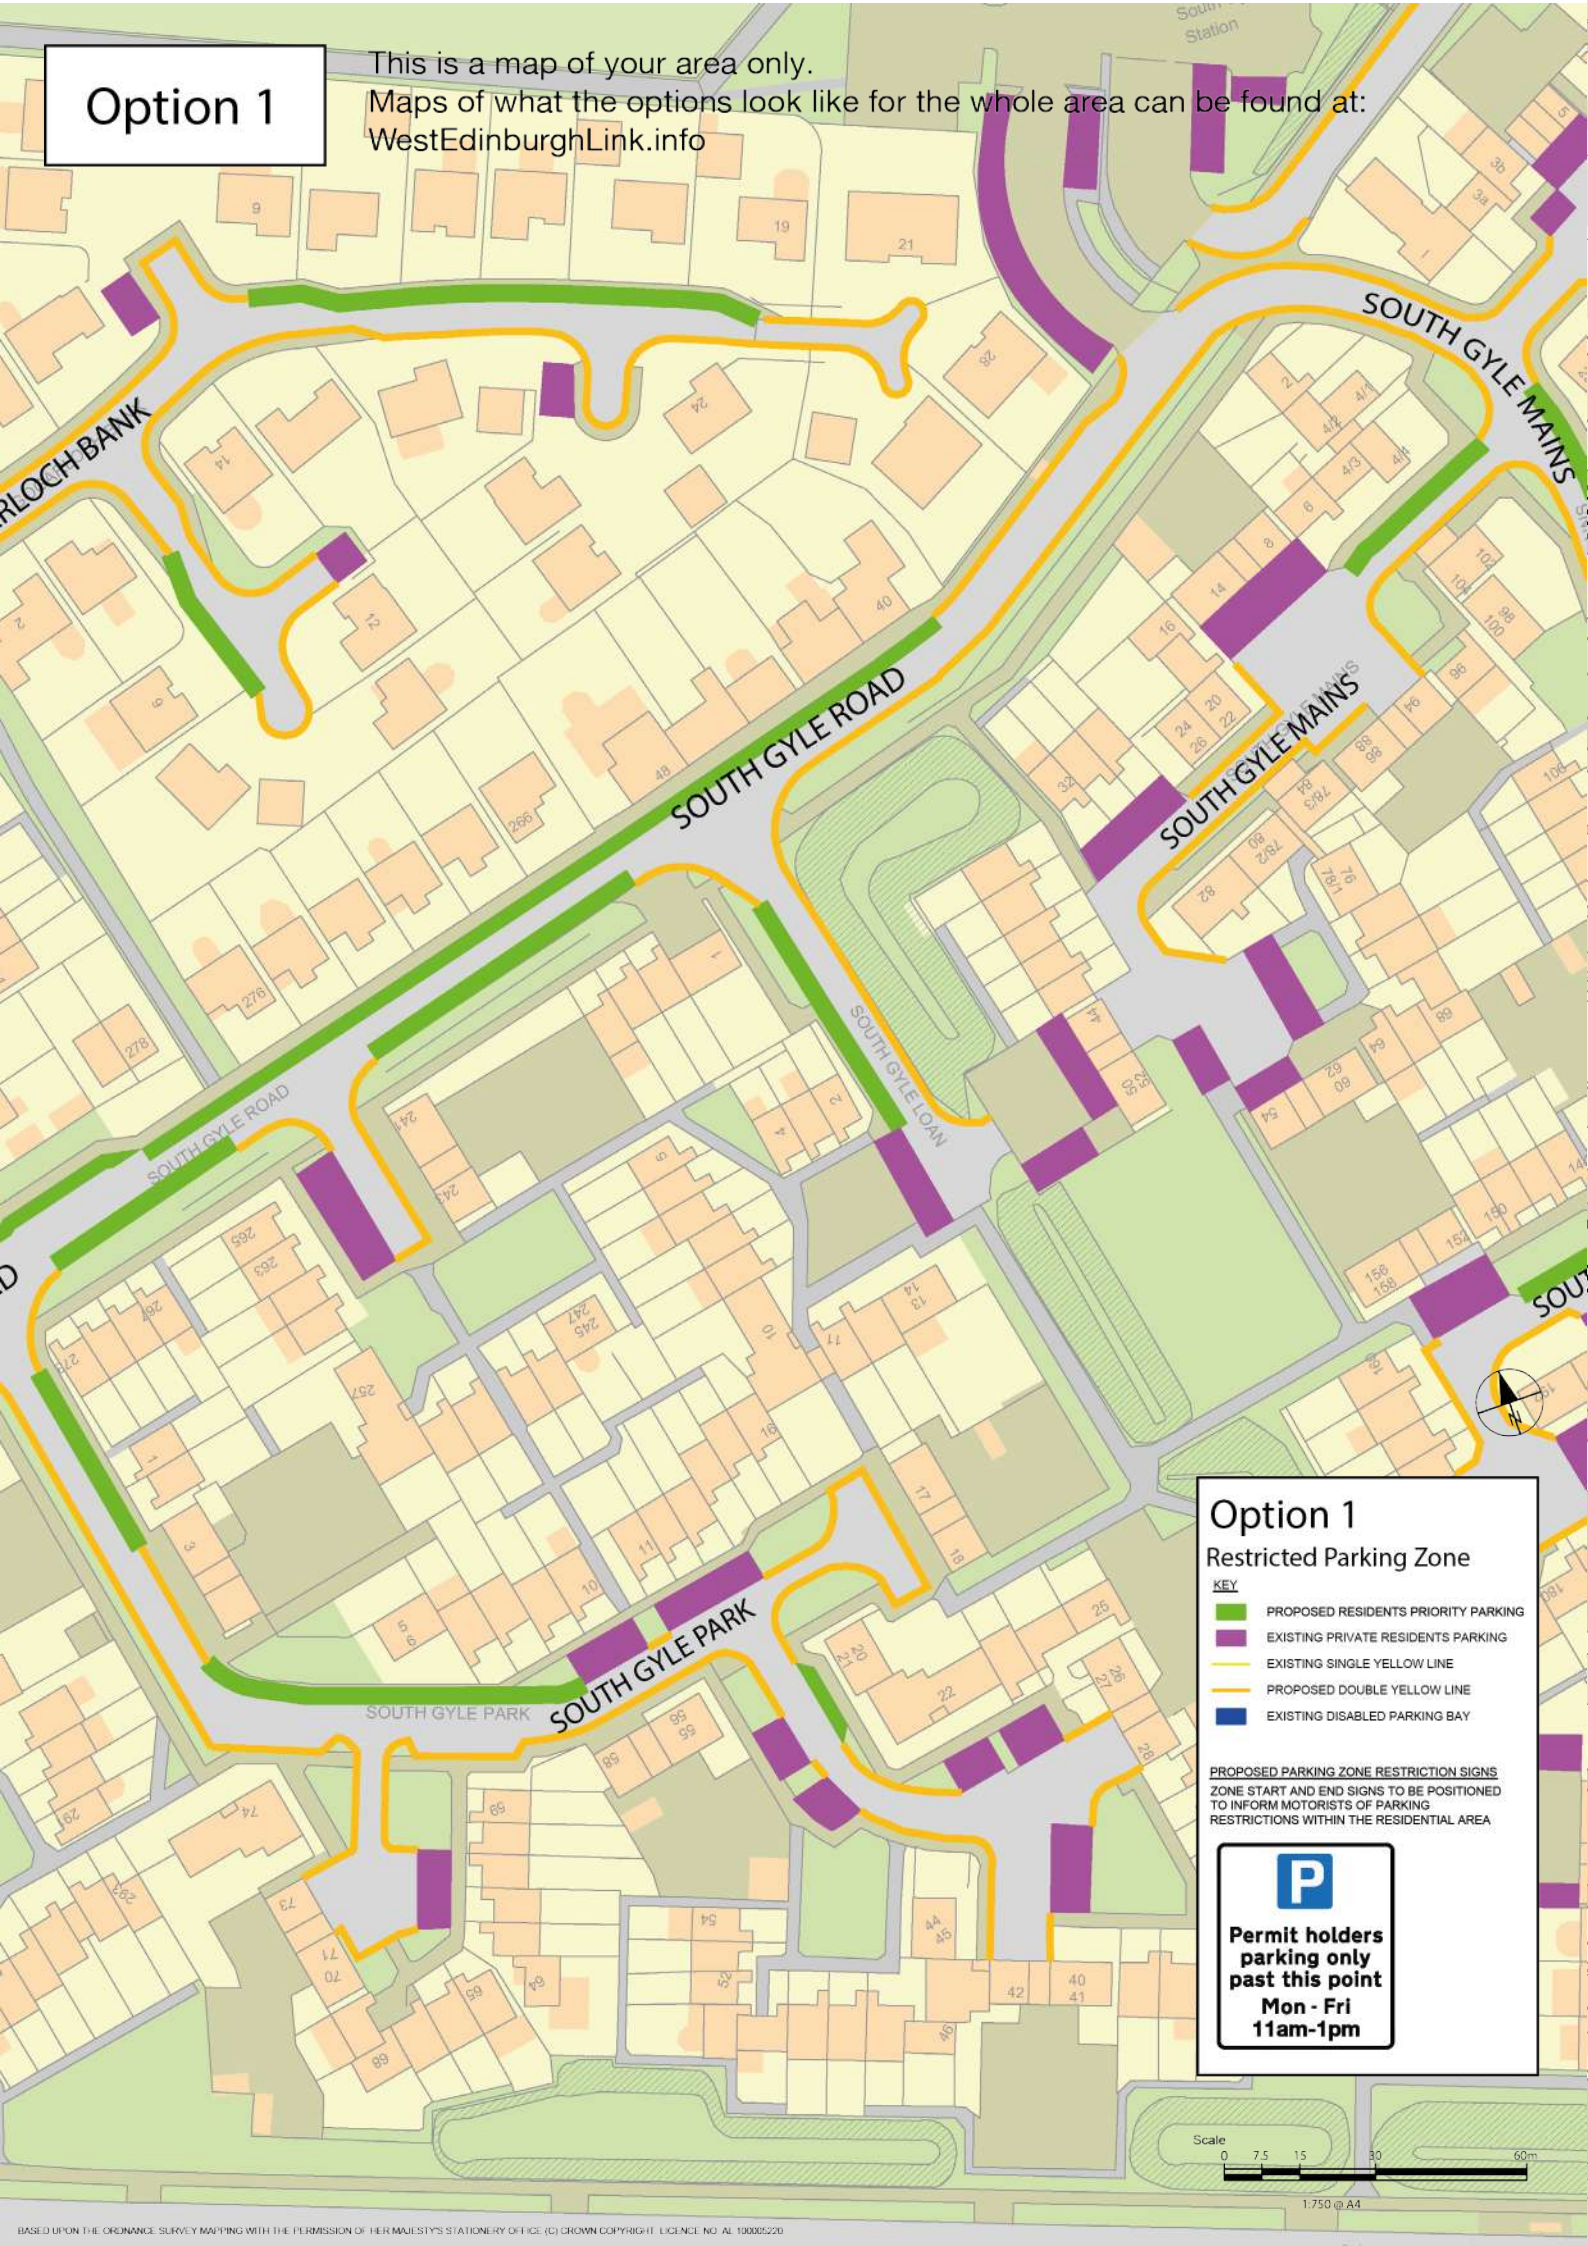

Option 1

This is a map of your area only.

Maps of what the options look like for the whole area can be found at:
WestEdinburghLink.info

Option 1

Restricted Parking Zone

KEY

- PROPOSED RESIDENTS PRIORITY PARKING
- EXISTING PRIVATE RESIDENTS PARKING
- EXISTING SINGLE YELLOW LINE
- PROPOSED DOUBLE YELLOW LINE
- EXISTING DISABLED PARKING BAY

PROPOSED PARKING ZONE RESTRICTION SIGNS
ZONE START AND END SIGNS TO BE POSITIONED TO INFORM MOTORISTS OF PARKING RESTRICTIONS WITHIN THE RESIDENTIAL AREA

**Permit holders
parking only
past this point
Mon - Fri
11am-1pm**

Scale 0 7.5 15 30 60m

1:750 @ A4

Option 2

This is a map of your area only.

Maps of what the options look like for the whole area can be found at:
WestEdinburghLink.info

Option 2 - Parking Restrictions

- KEY**
- EXISTING PRIVATE RESIDENTS PARKING
 - PROPOSED SINGLE YELLOW LINE
 - EXISTING SINGLE YELLOW LINE
 - EXISTING DOUBLE YELLOW LINE
 - EXISTING DISABLED PARKING BAY

PROPOSED SINGLE YELLOW LINE PARKING RESTRICTION SIGNS
PARKING RESTRICTION SIGN TO ACCOMPANY EACH SECTION OF SINGLE YELLOW LINE.